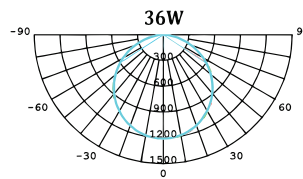

FLAT LIGHT

Indoor Light | Flat Light

Flat Light Ecoluxon ELX-FLT-ECOFLKT

3.000K 4.000K 5.000K 6.000K

■ Specification

Daya (W)	Input Voltage	Frequency Amp	LED Efikasi	Total Lumen	CRI	Temperatur Warna	Proteksi	Berat	Material
36W	AC170-265V	50/60Hz	120Lm/W	4.320Lm	>80Ra	4000K/6000K	IP20	2kg	Die Casting Aluminium
48W	AC170-265V	50/60Hz	120Lm/W	5.760Lm	>80Ra	4000K/6000K	IP20	2kg	Die Casting Aluminium

T 9mm

Light Distribution Curve

External Type

Internal Type

Thick Type

Application

* Easy maintenance

- Modular LED for easy replacement
- Opening and closing possible of LED module part and power supply part
- Customizable beam angle
- Temperature max 50°