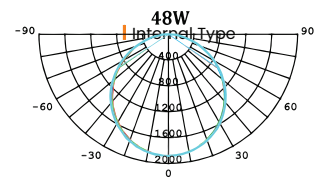

FLAT LIGHT

Indoor Light | Flat Light

Flat Light Ecoluxon ELX-FLT-ECOFLKT

3.000K 4.000K 5.000K 6.000K

■ Specification

Daya (W)	Input Voltage	Frequency Amp	LED Efikasi	Total Lumen	CRI	Temperatur Warna	Proteksi	Berat	Material
36W	AC170-265V	50/60Hz	120Lm/W	4.320Lm	>80Ra	4000K/6000K	IP20	2kg	Die Casting Aluminium
48W	AC170-265V	50/60Hz	120Lm/W	5.760Lm	>80Ra	4000K/6000K	IP20	2kg	Die Casting Aluminium

T 9mm

Light Distribution Curve

External Type

Internal Type

Thick Type

Application

* Easy maintenance

- Modular LED for easy replacement
- Opening and closing possible of LED module part and power supply part
- Customizable beam angle
- Temperature max 50°