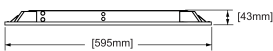

FLAT LIGHT

Indoor Light | Flat Light

Flat Light Ecoluxon ELX-FLT-ECOFLKT

3.000K 4.000K 5.000K 6.000K

■ Specification

Daya (W)	Input Voltage	Frequency Amp	LED Efikasi	Total Lumen	CRI	Temperatur Warna	Proteksi	Berat	Material
36W	AC170-265V	50/60Hz	120Lm/W	4.320Lm	>80Ra	4000K/6000K	IP20	2kg	Die Casting Aluminium
48W	AC170-265V	50/60Hz	120Lm/W	5.760Lm	>80Ra	4000K/6000K	IP20	2kg	Die Casting Aluminium

T 9mm

Light Distribution Curve

External Type

Internal Type

Thick Type

Application

* Easy maintenance

- Modular LED for easy replacement
- Opening and closing possible of LED module part and power supply part
- Customizable beam angle
- Temperature max 50°