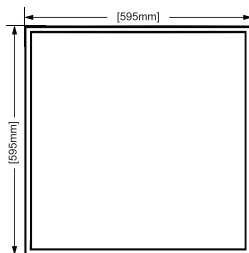

FLAT LIGHT

Indoor Light | Flat Light

Flat Light Ecoluxon ELX-FLT-ECOFLKT

3.000K 4.000K 5.000K 6.000K

■ Specification

Daya (W)	Input Voltage	Frequency Amp	LED Efikasi	Total Lumen	CRI	Temperatur Warna	Proteksi	Berat	Material
36W	AC170-265V	50/60Hz	120Lm/W	4.320Lm	>80Ra	4000K/6000K	IP20	2kg	Die Casting Aluminium
48W	AC170-265V	50/60Hz	120Lm/W	5.760Lm	>80Ra	4000K/6000K	IP20	2kg	Die Casting Aluminium

T 9mm

Light Distribution Curve

External Type

Internal Type

Thick Type

Application

* Easy maintenance

- Modular LED for easy replacement
- Opening and closing possible of LED module part and power supply part
- Customizable beam angle
- Temperature max 50°