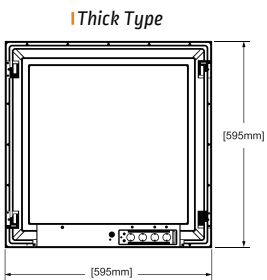

FLAT LIGHT

Indoor Light | Flat Light

Flat Light Ecoluxon ELX-FLT-ECOFLKT

3.000K 4.000K 5.000K 6.000K

■ Specification

Daya (W)	Input Voltage	Frequency Amp	LED Efikasi	Total Lumen	CRI	Temperatur Warna	Proteksi	Berat	Material
36W	AC170-265V	50/60Hz	120Lm/W	4.320Lm	>80Ra	4000K/6000K	IP20	2kg	Die Casting Aluminium
48W	AC170-265V	50/60Hz	120Lm/W	5.760Lm	>80Ra	4000K/6000K	IP20	2kg	Die Casting Aluminium

T 9mm

Light Distribution Curve

External Type

Internal Type

Thick Type

Application

* Easy maintenance

- Modular LED for easy replacement
- Opening and closing possible of LED module part and power supply part
- Customizable beam angle
- Temperature max 50°